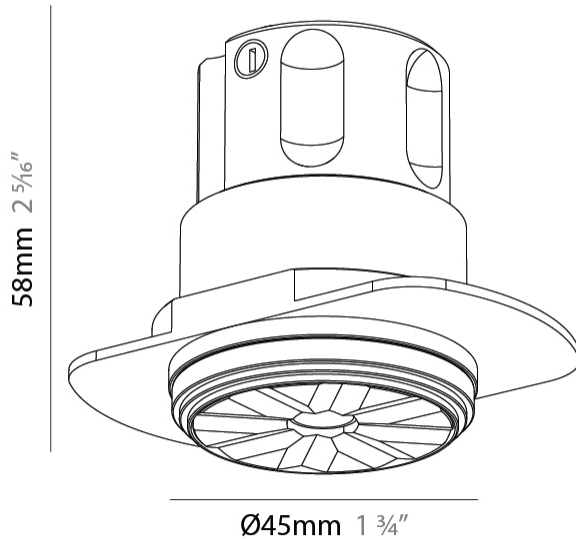

GENERAL

Series: Studio Collection
Subseries: Studio Collection 2
Partner: Prolicht
Division: Architectural
Installation: Trimless
Product Type: Downlight
Mounting Location: Ceiling
Light Distribution: Direct

PHYSICAL

Aperture Sizes - Downlights: 1"
Shape: Round
Diameter (mm): 38
Diameter (in): 1 1/2
Height (mm): 58
Height (in): 2 5/16
Ceiling Thickness (mm): 1 - 30
Ceiling Thickness (in): 1/16 - 1 3/16
Min. Recessing Depth (mm): 65
Min. Recessing Depth (in): 2 9/16
Weight (kg): 0.137
Fixture Finish: SSR / BKV / CWI / CRY / HAB / UFT / ITA / RUA / FTG / MYG / LOD / PUS / FRO / FUP / KIA / POP / BLS / SPG / MEY / GOH / CHC / COM / ABZ / JAG / OBR / MOS / ROR
Accent Finish: ALU / PBR
Fixture Material: Extruded Aluminum
Cut-out Measurements: 45mm, 1 3/4" Diameter

ELECTRICAL

Lamp Type: LED (Zhaga Standard)
Input Wattage (W): 6
Total Output Wattage (W): 5.4
Dimming: Tri-Mode (Non-Dimming and Phase Dimming (120Vac only) and 0-10V Dimming)
Driver Included: No
Driver Location: Remote
Driver Type: Constant Current - Universal
Driver Class: Class 2
Input Voltage (V): 120 - 277
Constant Current (MA): 500

LED

Color Temperature (°K): 2700 / 3000 / 3500 / 4000
Max. Delivered Lumen (lm): 310 / 328 / 347 / 356
Nominal Lumen (lm): 460 / 487 / 514 / 528
CRI: >90 CRI
Lamp Life (hrs): 50000

OPTICAL

Beam Angle: 32 / 58

RATINGS AND CERTIFICATIONS

Certified By: CSA Certified to UL and CSA Standards
IP rating: IP40